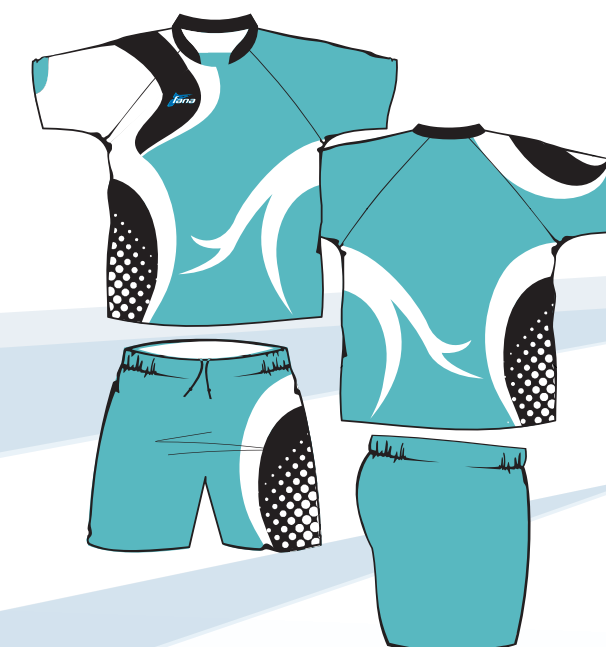

FOOTBALL

At Fana Sports, we specialize in **SUBLIMATION**. From doing custom jerseys, tracksuits, balls, ties, promotional items, etc. We offer two types of **SUBLIMATION** styles, **FULLY SUBLIMATED & HYBRID**. Fully sublimated is where the whole garment is custom made, as for the hybrid model it is half sublimated and the other half is cut and sewed.

4023 SK MEDEIRO

4024 SK LIVERO

4025 SK ITALIA

4026 SK SAN PAOLO

4027 HAVANA

4028 SK MIYAKO

4030 TORO

4031 FANTASIA