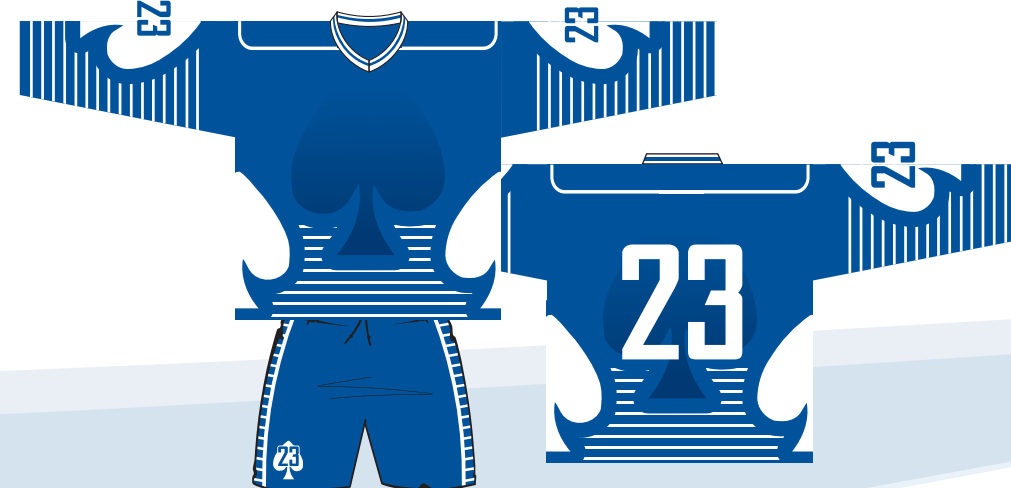

BH CUSTOM ROYAL FLUSH