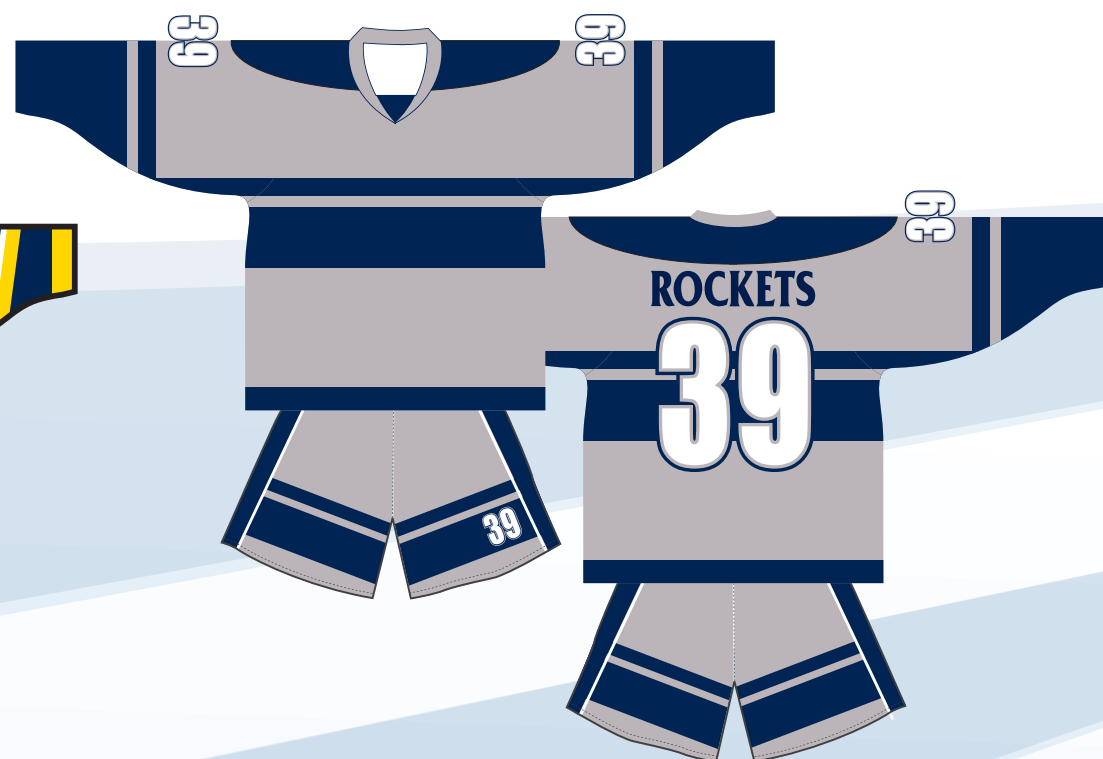

# LACROSSE

At Fana Sports, we specialize in **SUBLIMATION**. From doing custom jerseys, tracksuits, balls, ties, promotional items, etc. We offer two types of **SUBLIMATION** styles, **FULLY SUBLIMATED & HYBRID**. Fully sublimated is where the whole garment is custom made, as for the hybrid model it is half sublimated and the other half is cut and sewed.

*A sublimated uniform allows you to incorporate logos, numbers, names and sponsors onto an exciting, unique and exclusive design.*

**\*\*Please note that you can personalize your order, these are just an example\*\***

SK BULLDOGS

SK ROCKETS

SJ PEGASUS

SK SARATOGA

SK REAPERS

SK VOLTRON