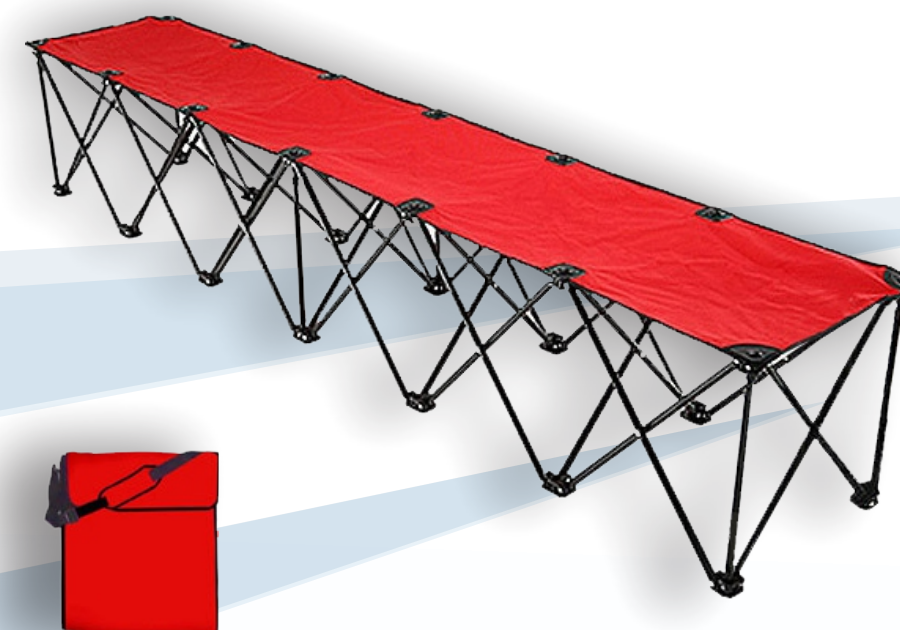

# SOCCKER ACCESSORIES

At Fana Sports, we specialize in **SUBLIMATION**. From doing custom jerseys, tracksuits, balls, ties, promotional items, etc. We offer two types of **SUBLIMATION** styles, **FULLY SUBLIMATED & HYBRID**. Fully sublimated is where the whole garmit is custom made, as for the hybrid model it is half sublimated and the other half is cut and sewed.

REFEREE WALLET

FLAGS

Pop Up NET  
48" x 32" x 32"  
60" x 36" x 36"

PARACHUTE TRAINING  
51" (130cm)

PLAYER BENCH