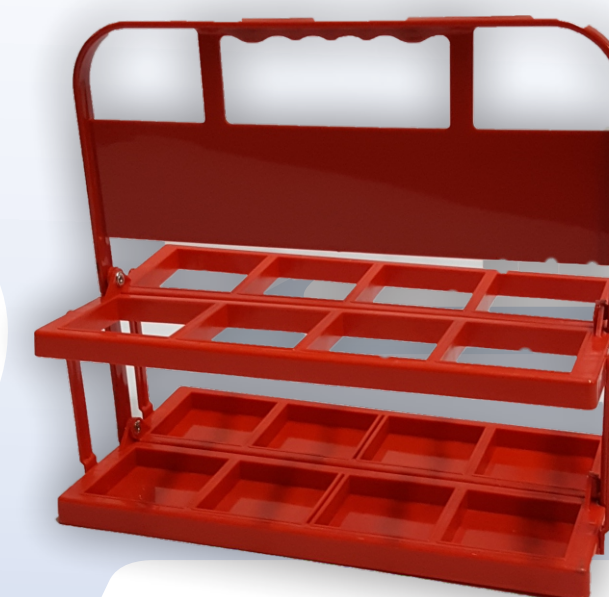

ORANGE SPEED HURDLES  
6" - 12" - 18"

PEG NET

Agility Ladders

Nylon Reinforced Ball BAGS

PUMP / PRESSURE GAUGE / PINS

WATER BOTTLE HOLDER

CAPTAIN BANDS

Whistle / Stop watch

REFEREE WALLET

FLAGS

Pop Up NET  
48" x 32" x 32"  
60" x 36" x 36"

PARACHUTE TRAINING  
51" (130cm)

PLAYER BENCH