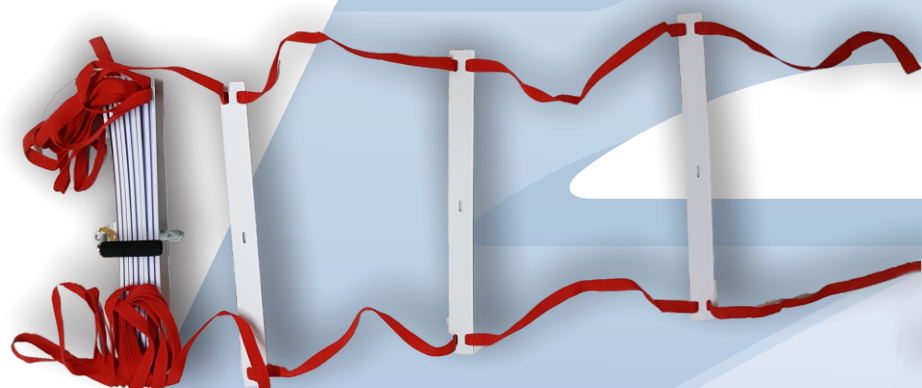

# SOCCKER ACCESSORIES

At Fana Sports, we specialize in **SUBLIMATION**. From doing custom jerseys, tracksuits, balls, ties, promotional items, etc. We offer two types of **SUBLIMATION** styles, **FULLY SUBLIMATED & HYBRID**. Fully sublimated is where the whole garmit is custom made, as for the hybrid model it is half sublimated and the other half is cut and sewed.

ASSORTED DISC CONES  
(PACKS OF 50)

9" ORANGE CONES  
NUMBERED (PACKS OF 10)

CONE RACK HOLDER  
SMALL 8"  
LARGE 12"

YELLOW STICK WITH 12" ORANGE CONES

SPEED CONE HURDLE

Slalom Poles

Yellow (49cm) / Red (39cm) Hoops

ORANGE SPEED HURDLES  
6" - 12" - 18"

PEG NET

Agility Ladders

Nylon Reinforced Ball BAGS

PUMP / PRESSURE GAUGE / PINS

WATER BOTTLE HOLDER

CAPTAIN BANDS

Whistle / Stop watch