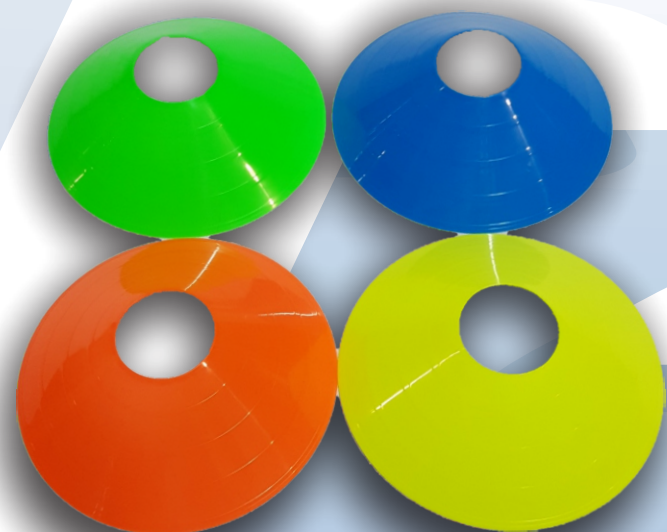

# SOCCKER ACCESSORIES

At Fana Sports, we specialize in **SUBLIMATION**. From doing custom jerseys, tracksuits, balls, ties, promotional items, etc. We offer two types of **SUBLIMATION** styles, **FULLY SUBLIMATED & HYBRID**. Fully sublimated is where the whole garmit is custom made, as for the hybrid model it is half sublimated and the other half is cut and sewed.

*We are also a distributor of Legea and Givova, and we sell accessories.*

Plastic Clipboard  
MAGNET Black 24x38cm

Small Plastic  
COACHBOARD GREEN 24x40cm

2 Sided MAGNETIC  
COACHBOARD - LARGE 60x90cm

DISC CONES

ASSORTED DISC CONES  
(PACKS OF 50)

9" ORANGE CONES  
NUMBERED (PACKS OF 10)

CONE RACK HOLDER  
SMALL 8"  
LARGE 12"

YELLOW STICK WITH 12" ORANGE CONES

SPEED CONE HURDLE

Slalom Poles

Yellow (49cm) / Red (39cm) Hoops